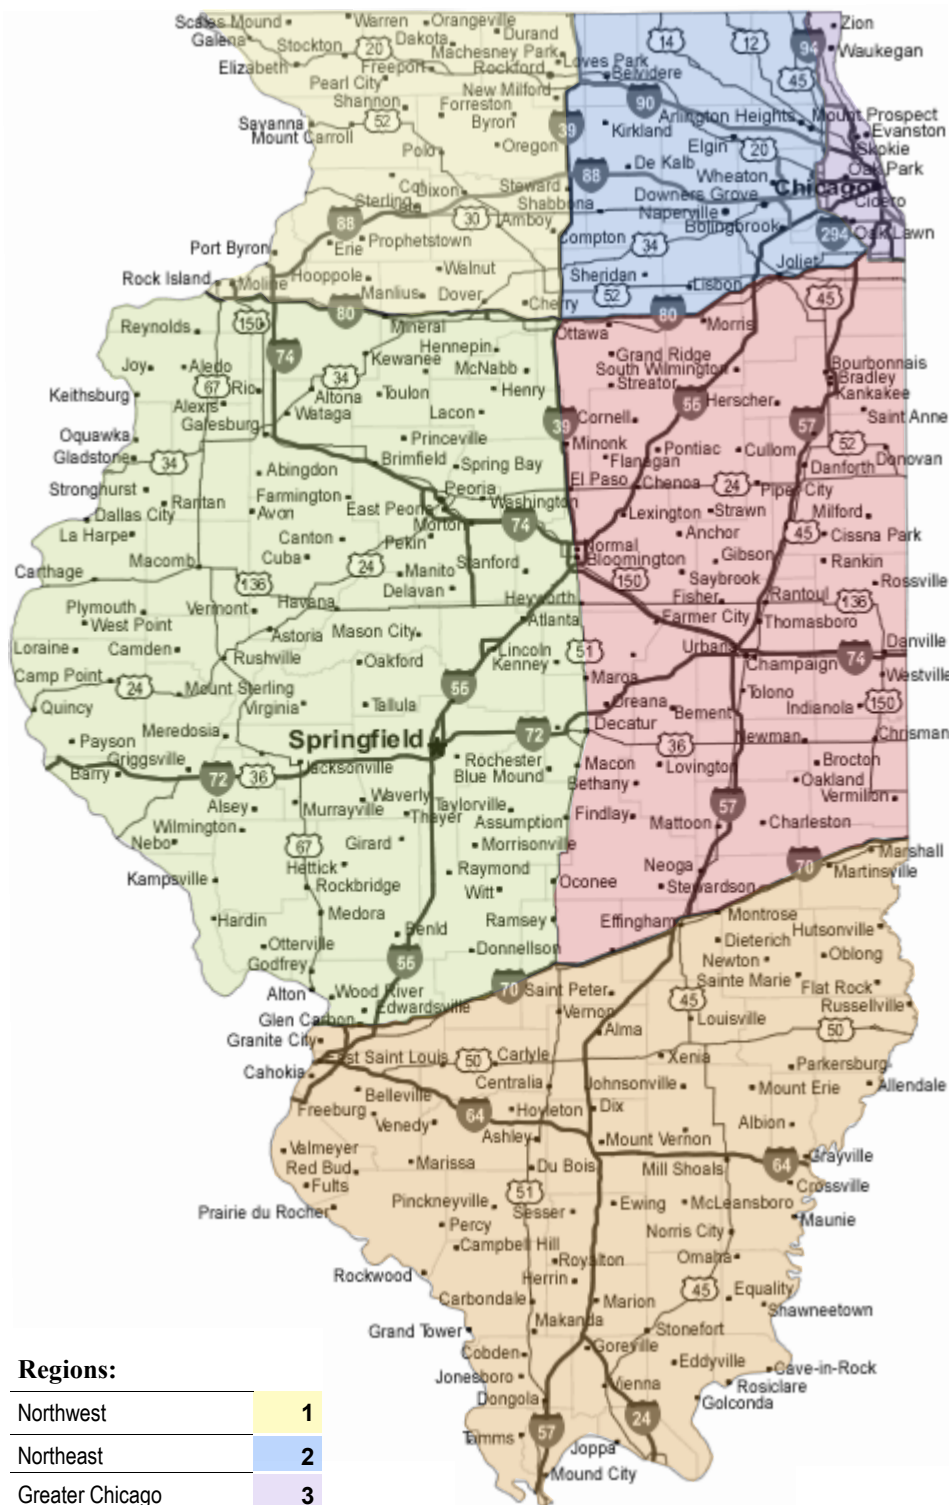

# Illinois Theatre Association Regional Divisions

Regions:	
Northwest	1
Northeast	2
Greater Chicago	3
Central West	4
Central East	5
South	6